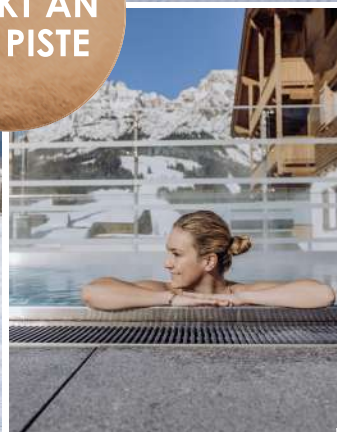

A photograph of a modern wellness resort at dusk. The scene features a large, multi-story building with a mix of wood and stone facades. A glass-walled section reveals an interior lounge area with green seating. In the foreground, a swimming pool is partially visible on the left, and a stone-paved path leads towards a central courtyard. The courtyard has a green lawn, a decorative fountain with multiple jets, and several lounge chairs on a raised wooden platform. The sky is a deep blue, and the building's windows and interior lights are glowing, creating a warm and inviting atmosphere.

WELLNESS

Entspannung & Ruhe

EXKLUSIVES WELLNESSVERGNÜGEN IM
WELLNESSHOTEL RIEDERALM

MEIN TIMEOUT

DER MOUNTAIN SPA - WELLNESS DELUXE

PINZGAUER WASSERFESTSPIELE

FÜR DIE GANZE FAMILIE

FAMILIE

...UND ACTION!

ERLEBNISPARK & GAME-ROOM
Spaß für die Kleinen im
Familienurlaub

SKIURLAUB

SKI OUT AND POOL IN

DIREKT AN
DER PISTE

WINTER[!] BESTLAGE

Ab auf die Piste!
Und zwar direkt von der Haustüre
weg! Ihr Hotel direkt an der Talstation
der Leoganger Asitzbahn – mit
Skiraumausgang direkt auf die Piste.