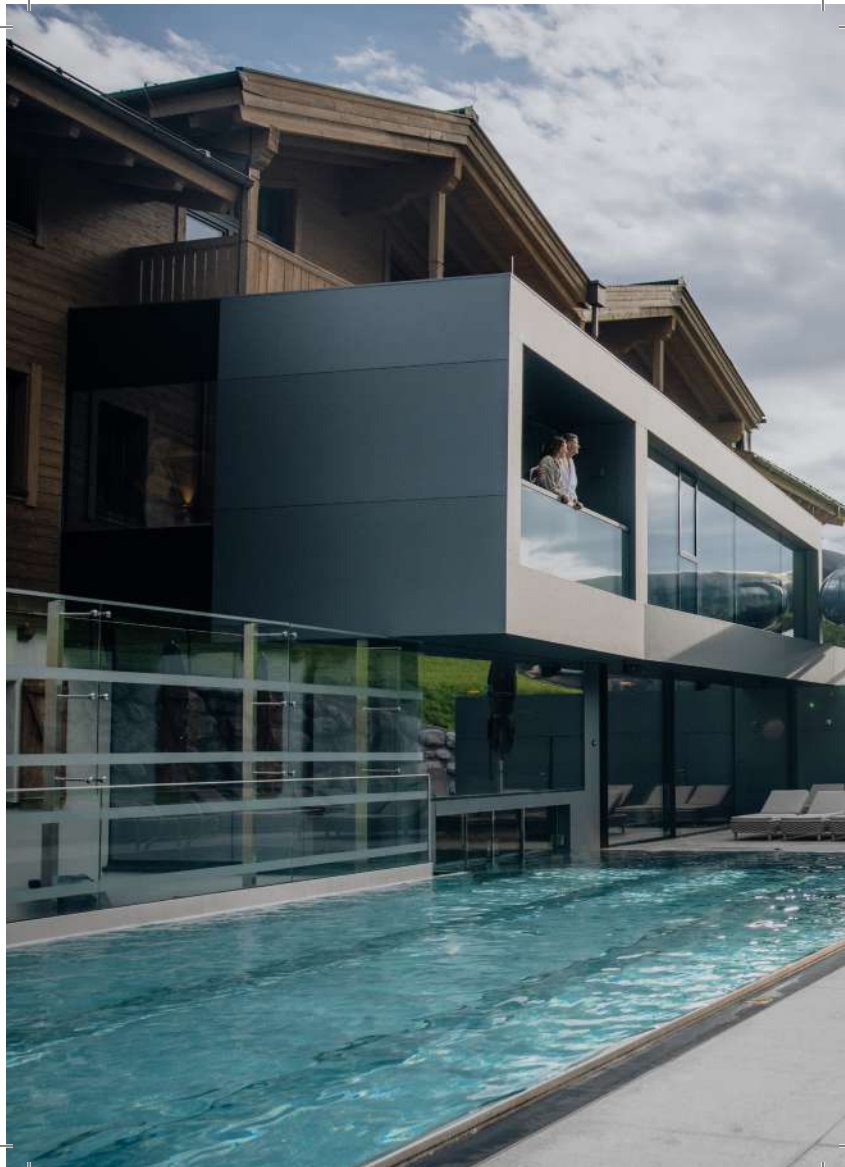

RIEDERALM

good life resort leogang

GOOD LIFE
IS THE
BETTER LIFE

GOOD LIFE
URLAUB

DER MENSCH
BRAUCHT ORTE,
WO ER BESONDERES
ERLEBEN KANN.

@HotelRiederalm

@hotelriederalm

WELCOME TO YOUR SECOND H ME

SCAN ME!

Genuss pur im Gourmet-Restaurant „dahoam“

"THE EPIC SLOW FOOD LEOGANG"

GENIESSER
HOTELS & RESTAURANTS

JRE
JEUNES RESTAURATEURS

Purer Genuss mit 3 Hauben
in unserem Gourmetrestaurant

dahoam

 ANDREAS HERBST

A photograph of a modern wellness resort at dusk. The scene features a large, multi-story building with a mix of wood and stone facades. A glass-walled section reveals an interior lounge area with green seating. In the foreground, a swimming pool is partially visible on the left, and a stone-paved path leads towards a central courtyard. The courtyard has a green lawn, a decorative fountain with multiple jets, and several lounge chairs on a raised wooden platform. The sky is a deep blue, and the building's windows and interior lights are glowing, creating a warm and inviting atmosphere.

Hansl Alm

WER DEN TAG MIT EINEM
LÄCHELN BEGINNT, HAT IHN
BEREITS GEWONNEN!

Bis bald im Good Life Resort!

URLAUBS-
GENUSS
PUR

www.riederalm.com